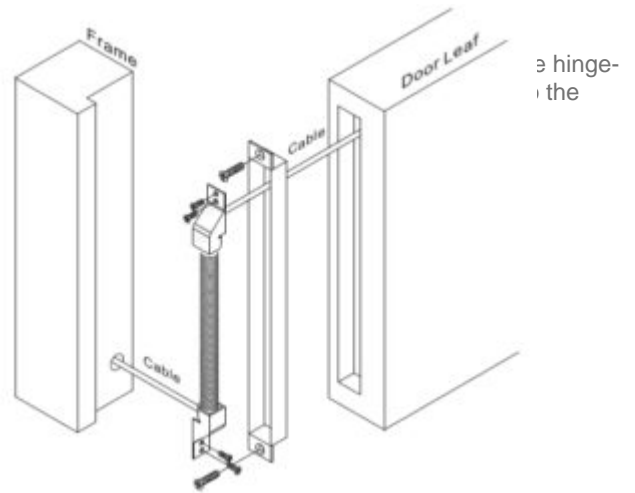

SR1-SDL-400A
SR1-SDL-400A Armoured Concealed Door-Loop

Descript

Armoured
side of the

door leaf.

Product Specifications

Weight	0 kg
Brand	Smart R Distribution