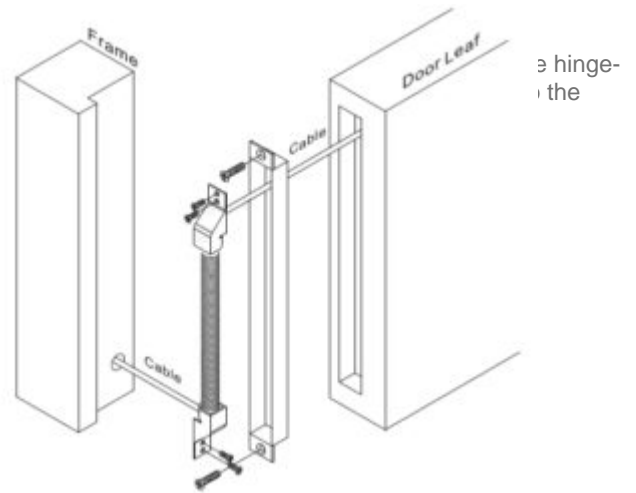

SR1-SDL-400A
SR1-SDL-400A Armoured Concealed Door-Loop

Descript

Armoured
side of the

door leaf.

Product Specifications

Weight	0 kg
Brand	Smart R Distribution