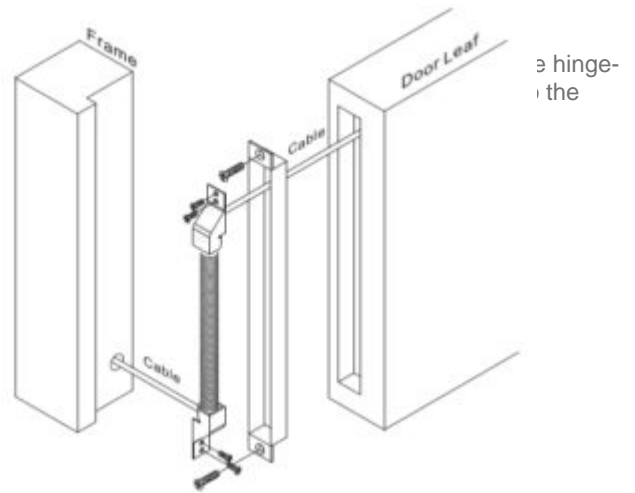

SR1-SDL-400A  
SR1-SDL-400A Armoured Concealed Door-Loop

**Descript**

Armoured  
side of the

door leaf.

**Product Specifications**

Weight	0 kg
Brand	Smart R Distribution