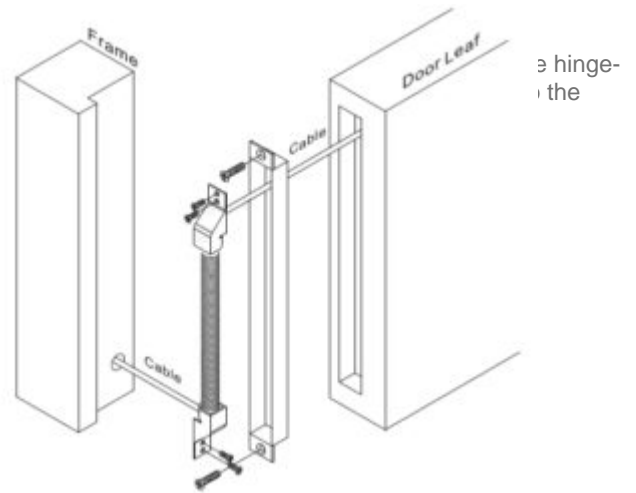

SR1-SDL-400A
SR1-SDL-400A Armoured Concealed Door-Loop

Descript

Armoured
side of the

door leaf.

Product Specifications

Weight

0 kg

Brand