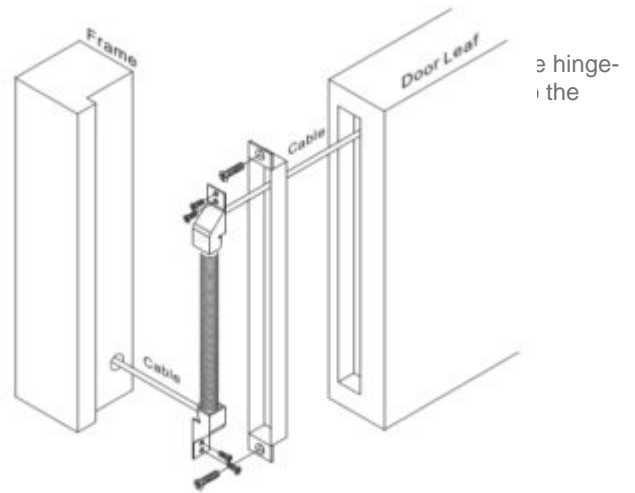

SR1-SDL-400A
SR1-SDL-400A Armoured Concealed Door-Loop

Descript

Armoured
side of the

door leaf.

Product Specifications

Weight

0 kg

Brand