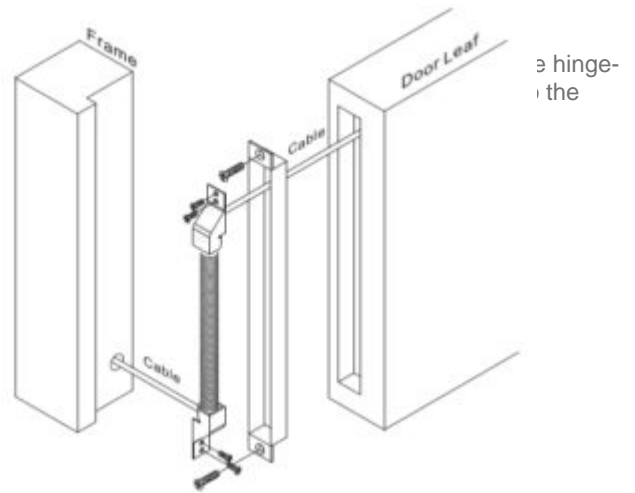

SR1-SDL-400A  
SR1-SDL-400A Armoured Concealed Door-Loop

**Descript**

Armoured  
side of the

door leaf.

**Product Specifications**

Weight

0 kg

Brand