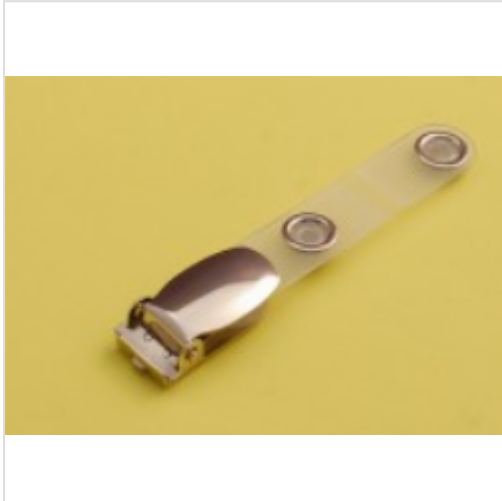

CLP-CT-Series  
CLP-CT Connector Clip Strap – Translucent Strap – Chrome Clip

**Description**

**ID Badge Connector Clip Strap. Translucent strap with chrome clip.  
Part Number CLP-CT.**

- Approximate External Length: 76 mm
- Approximate External Width: 12 mm

Available singularly or in packs of 5 - please select your choice when placing your order.

**Product Specifications**

Weight	6 kg
Brand	Smart R Distribution
Variations	,