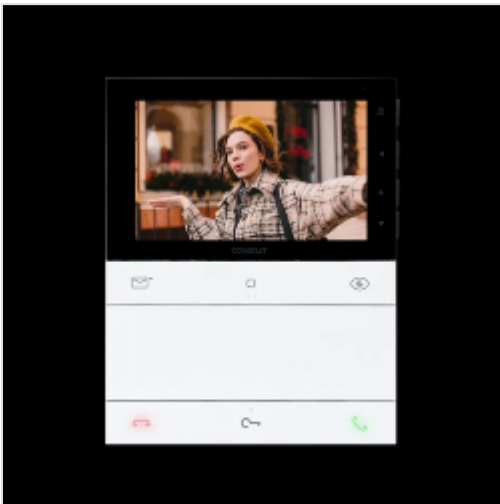

COM-LS8731  
Comelit-Pac LS8731 Logos Hands-Free Door Entry Monitor

### Description

The Comelit-Pac LS8731 Hands-Free Logos Door Entry Monitor provides a modern and feature-rich solution for your door entry needs. With its hands-free communication, customizable features, and seamless integration with existing Simplebus 2 systems, this monitor offers enhanced security, convenience, and accessibility for residents and building managers.

**Key Features:**

- **5-inch Colour Display:** View visitors clearly with a high-resolution colour display for enhanced identification.
- **Hands-Free Communication:** Engage with visitors conveniently using the hands-free communication function.
- **Simplebus 2 System:** Seamless integration with existing Simplebus 2 door entry systems.
- **Backlit Buttons:** Easily navigate features and functions with backlit buttons for audio control, ending communication, and activating pre-programmed actions.
- **Customisable Buttons:** Four programmable buttons can be configured for desired actions such as electric lock release, message recording, actuator control, and self-activation.
- **Silent Mode:** Enjoy peace and quiet with an easy-to-activate silent mode with visual and graphic indications.
- **Customisable Settings:** Tailor your experience by adjusting brightness, contrast, colour, and ringtone volume through the user menu.
- **Multiple Ringtones:** Choose from a selection of ringtones to personalize your door entry notification.
- **Accessibility Features:** Tactile buttons in the centre of each row provide easy identification for visually impaired users.
- **NFC Programming:** Program the device quickly and efficiently using a smartphone and the MyComelit app, even when the monitor is off.