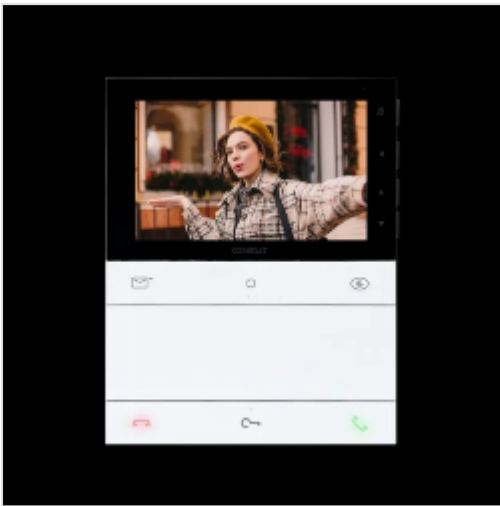

COM-LS8731
Comelit-Pac LS8731 Logos Hands-Free Door Entry Monitor

Description

The Comelit-Pac LS8731 Hands-Free Logos Door Entry Monitor provides a modern and feature-rich solution for your door entry needs. With its hands-free communication, customizable features, and seamless integration with existing Simplebus 2 systems, this monitor offers enhanced security, convenience, and accessibility for residents and building managers.

Key Features:

- **5-inch Colour Display:** View visitors clearly with a high-resolution colour display for enhanced identification.
- **Hands-Free Communication:** Engage with visitors conveniently using the hands-free communication function.
- **Simplebus 2 System:** Seamless integration with existing Simplebus 2 door entry systems.
- **Backlit Buttons:** Easily navigate features and functions with backlit buttons for audio control, ending communication, and activating pre-programmed actions.
- **Customisable Buttons:** Four programmable buttons can be configured for desired actions such as electric lock release, message recording, actuator control, and self-activation.
- **Silent Mode:** Enjoy peace and quiet with an easy-to-activate silent mode with visual and graphic indications.
- **Customisable Settings:** Tailor your experience by adjusting brightness, contrast, colour, and ringtone volume through the user menu.
- **Multiple Ringtones:** Choose from a selection of ringtones to personalize your door entry notification.
- **Accessibility Features:** Tactile buttons in the centre of each row provide easy identification for visually impaired users.
- **NFC Programming:** Program the device quickly and efficiently using a smartphone and the MyComelit app, even when the monitor is off.