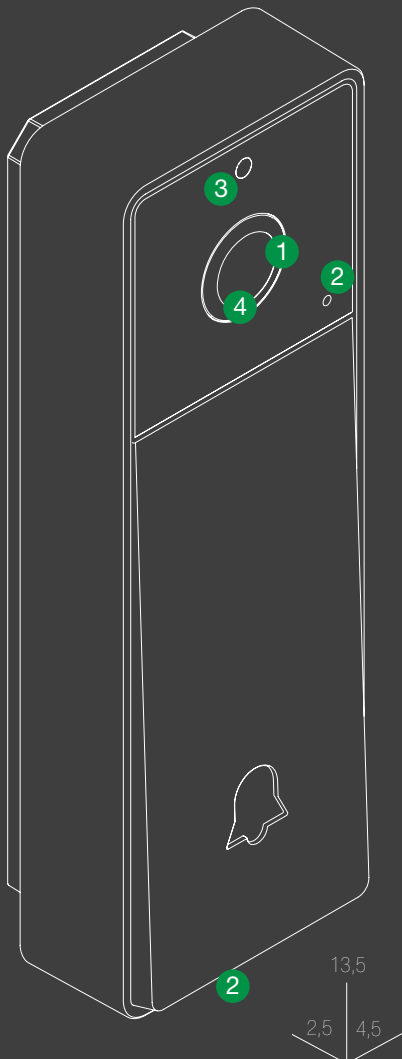

Answer wherever you want

Tech Specs

1 HD Camera
HIGH QUALITY VIDEO RESOLUTION

Connection with home router
WITH ETHERNET CABLE OR WIFI DEPENDING ON THE MODEL

2 Two-Way Audio
VIA BUILT IN SPEAKER AND MICROPHONE