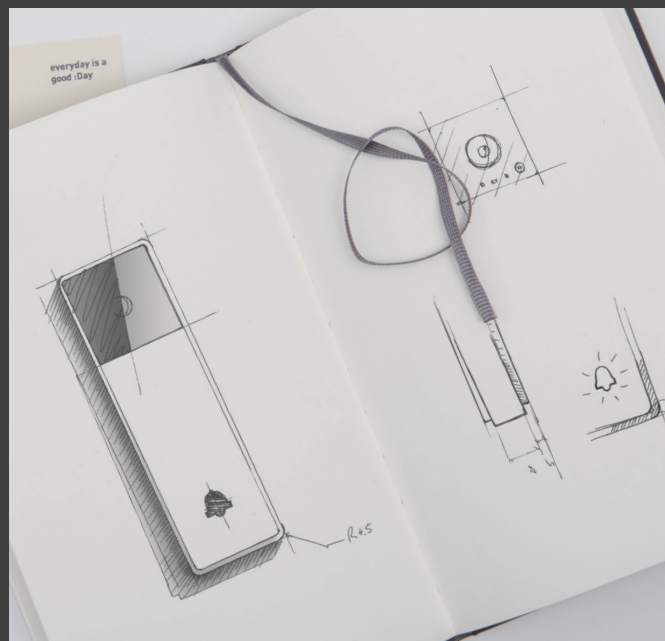

Complete Visto Range

Visto2

A TRUE HARD WIRED SOLUTION, SO YOU DON'T HAVE TO WORRY ABOUT BAD WIFI

The Visto 2 utilizes the existing 2 wires from a standard doorbell and send power and data through those wires to establish a consistent and reliable signal for the Smart Video Doorbell with its unique technology, to communicate to the app on your smartphone or tablet.

VistoWiFi

THE BEST SOLUTION FOR USERS WHO HAVE A STRONG WIFI SIGNAL

The Visto WiFi video doorbell is an Italian designed smart doorbell which allows audio video communication from your door to your smart phone or tablet, while utilizing your already existing doorbell wiring only for power supply.